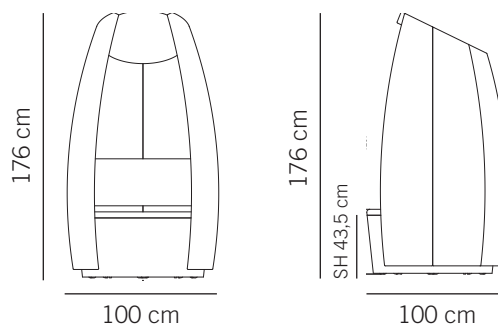

Stomme: Av trälameller och 5 mm:s polyeter. Sittenhets av plywood och nozag.

Stoppning: Skum med volymvikt 23 kg/m³, svängd ryggdyna.

Beklädnad: Skipper's standardtyger eller insänt tyg.

DE

Dieses Modell Standard ist durch 8 Rollen umstellbar, die bei Belastung bremsen. Ausrüstung: 3 Stck. 1 W LED-Leuchten mit Lichtstärkenregulierung, 2 Stck. 5 W Lautsprecher, 12 V Batterie mit Ladegerät für 220 V, USB-Ladegerät, Bluetooth-System sowie Schalttafel.

Gestell: Holzlamellen und 5 mm Polyether. Sitzeinheit aus Spanplatte und Nozag-Federn.

Polsterung: Schaumstoff: Dichte 23 kg/m³, gebogenes Rückenissen.

Bezüge: Standardstoff von Skipper oder COM (Kundenstoff).

FR

Le modèle Standard peut être déplacé au moyen de 8 roulettes qui freinent lors de l'application d'une charge sur le siège. Muni de 3 LED d'1 W à intensité réglable, de 2 enceintes de 5 W, d'une batterie de 12 V avec chargeur pour 220 V, d'un chargeur USB, d'un système Bluetooth ainsi que d'un panneau de commandes.

Assise: Lames de bois et 5 mm de polyéther. Siège en contreplaqué et ressorts nozag.

Garniture: Mousse : densité 23 kg/m³, coussin incliné vers l'arrière.

Revêtement: Tissu standard de Skipper ou propre matériau du client (COM).

Models					
Cocoon Standard +	●	●	●	●	●
Cocoon Standard	●	●	○	○	○
Cocoon Basic	●	○	○	○	○

6	Years Guarantee / Jahre Garantie / Ans Garantie / Års Garanti
2	 Years Guarantee / Jahre Garantie / Ans Garantie / Års Garanti