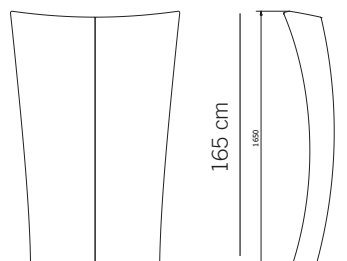

Stomme: Av trälameller och 5 mm:s polyeter. Sittenhets av plywood och nozag.

Stoppning: Skum med volymvikt 23 kg/m³, svängd ryggdyna.

Beklädnad: Skipper's standardtyger eller insänt tyg.

DE

Dieses Modell Standard ist durch 8 Rollen umstellbar, die bei Belastung bremsen. Ausrüstung: 3 Stck. 1 W LED-Leuchten mit Lichtstärkenregulierung, 2 Stck. 5 W Lautsprecher, 12 V Batterie mit Ladegerät für 220 V, USB-Ladegerät, Bluetooth-System sowie Schalttafel.

Gestell: Holzlamellen und 5 mm Polyether. Sitzeinheit aus Spanplatte und Nozag-Federn.

Polsterung: Schaumstoff: Dichte 23 kg/m³, gebogenes Rückenissen.

Bezüge: Standardstoff von Skipper oder COM (Kundenstoff).

FR

Le modèle Standard peut être déplacé au moyen de 8 roulettes qui freinent lors de l'application d'une charge sur le siège. Muni de 3 LED d'1 W à intensité réglable, de 2 enceintes de 5 W, d'une batterie de 12 V avec chargeur pour 220 V, d'un chargeur USB, d'un système Bluetooth ainsi que d'un panneau de commandes.

Assise: Lames de bois et 5 mm de polyéther. Siège en contreplaqué et ressorts nozag.

Garniture: Mousse : densité 23 kg/m³, coussin incliné vers l'arrière.

Revêtement: Tissu standard de Skipper ou propre matériau du client (COM).

Models					
Cocoon Standard +	●	●	●	●	●
Cocoon Standard	●	●	○	○	○
Cocoon Basic	●	○	○	○	○

6	Years Guarantee / Jahre Garantie / Ans Garantie / Års Garanti
2	 Years Guarantee / Jahre Garantie / Ans Garantie / Års Garanti